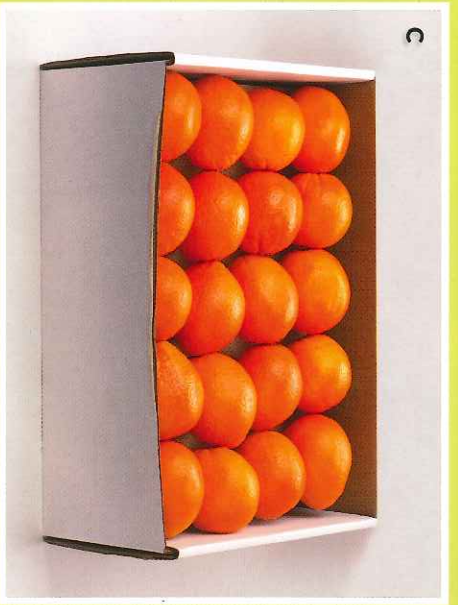

2-Layer Mixed Boxes

A) Triple Treat
Mixture of Braeburn Apples (10) & D'Anjou Pears (10) – top layer
Red Grapefruit (12) – bottom layer
(approx. weight 18 lbs.)

B) Sweet & Simple
Mixture of Red Delicious Apples (20) & Navel Oranges (20) – both layers
(approx. weight 18 lbs.)

C) Taste of Sunshine
Navel Oranges (20) – top layer
Red Grapefruit (12) – bottom layer
(approx. weight 18 lbs.)

D) Orchard Fresh
Mixture of Red Delicious Apples (5), Braeburn Apples (5) & Navel Oranges (10) – top layer
Red Grapefruit (12) – bottom layer
(approx. weight 18 lbs.)

We only buy the best produce from Texas, California and Washington State.

L) Fruit Lover's Mix

Mixture of Red Delicious Apples (5), Granny Smith Apples (4), Navel Oranges (10) & Red Grapefruit (6)
(approx. weight 15 lbs.)