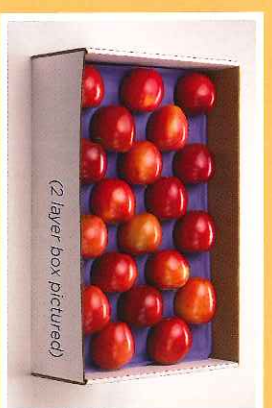

We only buy the best produce from Texas, California and Washington State.

L) Fruit Lover's Mix

Mixture of Red Delicious Apples (5), Granny Smith Apples (4), Navel Oranges (10) & Red Grapefruit (6)
(approx. weight 15 lbs.)

SP) Bountiful Harvest

Mixture of Red Delicious Apples (2), Braeburn Apples (2), D'Anjou Pears (4), Navel Oranges (4) & Red Grapefruit (3)
(approx. weight 10 lbs.)

SV) Tasteful Orchard

Mixture of Honeycrisp Apples (2), McIntosh Apples (4), Navel Oranges (5), & D'Anjou Pears (4)
(approx. weight 10 lbs.)

Granny Smith Apples
1 layer – 20 apples
(approx. weight 9 lbs.)

Granny Smith Apples
2 layers – 40 apples
(approx. weight 18 lbs.)

D'Anjou Pears
1 layer – 20 pears
(approx. weight 9 lbs.)

D'Anjou Pears
2 layers – 40 pears
(approx. weight 18 lbs.)

Golden Delicious Apples
1 layer – 20 apples
(approx. weight 9 lbs.)

Golden Delicious Apples
2 layers – 40 apples
(approx. weight 18 lbs.)

1 & 2-Layer Boxes

Hand-packed, just for you.

Braeburn Apples
1 layer – 20 apples
(approx. weight 9 lbs.)