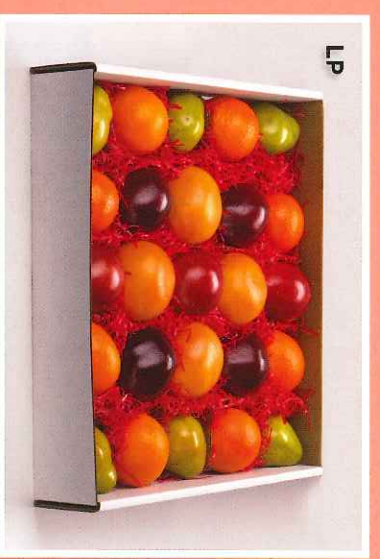

2-Layer Mixed Boxes

A) Triple Treat
Mixture of Braeburn Apples (10) & D'Anjou Pears (10) – top layer
Red Grapefruit (12) – bottom layer
(approx. weight 18 lbs.)

B) Sweet & Simple
Mixture of Red Delicious Apples (20) & Navel Oranges (20) – both layers
(approx. weight 18 lbs.)

C) Taste of Sunshine
Navel Oranges (20) – top layer
Red Grapefruit (12) – bottom layer
(approx. weight 18 lbs.)

D) Orchard Fresh
Mixture of Red Delicious Apples (5), Braeburn Apples (5) & Navel Oranges (10) – top layer
Red Grapefruit (12) – bottom layer
(approx. weight 18 lbs.)

We only buy the best produce from Texas, California and Washington State.

L) Fruit Lover's Mix

Mixture of Red Delicious Apples (5), Granny Smith Apples (4), Navel Oranges (10) & Red Grapefruit (6)
(approx. weight 15 lbs.)

LP) Treasure Chest

Mixture of Red Delicious Apples (4), Braeburn Apples (3), D'Anjou Pears (6), Navel Oranges (8) & Red Grapefruit (4)
(approx. weight 15 lbs.)

S) Sweet & Tangy

Mixture of Red Delicious Apples (3), Braeburn Apples (2), Navel Oranges (5) & Red Grapefruit (5)
(approx. weight 10 lbs.)