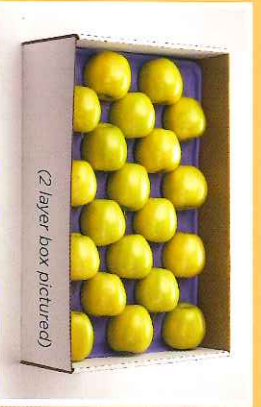

LP) Treasure Chest

Mixture of Red Delicious Apples (4), Braeburn Apples (3), D'Anjou Pears (6), Navel Oranges (8) & Red Grapefruit (4)
(approx. weight 15 lbs.)

S) Sweet & Tangy

Mixture of Red Delicious Apples (3), Braeburn Apples (2), Navel Oranges (5) & Red Grapefruit (5)
(approx. weight 10 lbs.)

SP) Bountiful Harvest

Mixture of Red Delicious Apples (2), Braeburn Apples (2), D'Anjou Pears (4), Navel Oranges (4) & Red Grapefruit (3)
(approx. weight 10 lbs.)

SV) Tasteful Orchard

Mixture of Honeycrisp Apples (2), McIntosh Apples (4), Navel Oranges (5), & D'Anjou Pears (4)
(approx. weight 10 lbs.)

Granny Smith Apples
1 layer – 20 apples
(approx. weight 9 lbs.)

Granny Smith Apples
2 layers – 40 apples
(approx. weight 18 lbs.)

D'Anjou Pears
1 layer – 20 pears
(approx. weight 9 lbs.)

D'Anjou Pears
2 layers – 40 pears
(approx. weight 18 lbs.)

Golden Delicious Apples
1 layer – 20 apples
(approx. weight 9 lbs.)

Golden Delicious Apples
2 layers – 40 apples
(approx. weight 18 lbs.)

1 & 2-Layer Boxes

Hand-packed, just for you.

Braeburn Apples
1 layer – 20 apples
(approx. weight 9 lbs.)