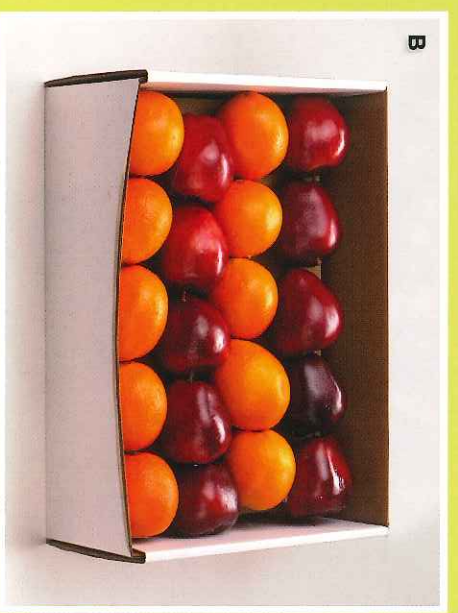

2-Layer Mixed Boxes

A) Triple Treat
Mixture of Braeburn Apples (10) & D'Anjou Pears (10) – top layer
Red Grapefruit (12) – bottom layer
(approx. weight 18 lbs.)

B) Sweet & Simple
Mixture of Red Delicious Apples (20) & Navel Oranges (20) – both layers
(approx. weight 18 lbs.)

C) Taste of Sunshine
Navel Oranges (20) – top layer
Red Grapefruit (12) – bottom layer
(approx. weight 18 lbs.)

D) Orchard Fresh
Mixture of Red Delicious Apples (5), Braeburn Apples (5) & Navel Oranges (10) – top layer
Red Grapefruit (12) – bottom layer
(approx. weight 18 lbs.)

We only buy the best produce from Texas, California and Washington State.

L) Fruit Lover's Mix

Mixture of Red Delicious Apples (5), Granny Smith Apples (4), Navel Oranges (10) & Red Grapefruit (6)
(approx. weight 15 lbs.)

Red Delicious Apples
1 layer – 20 apples
(approx. weight 9 lbs.)

4 Way Mixed Apples
2 Layers of a Mixture of Golden Delicious Apples (10), Braeburn Apples (10), Granny Smith Apples (10) & Red Delicious Apples (10)
(approx. weight 18 lbs.)