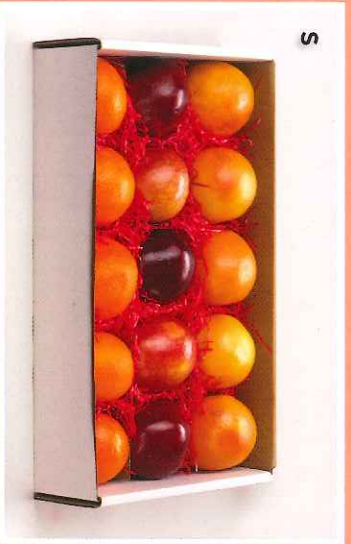

C) Taste of Sunshine
Navel Oranges (20) – top layer
Red Grapefruit (12) – bottom layer
(approx. weight 18 lbs.)

D) Orchard Fresh
Mixture of Red Delicious Apples (5), Braeburn Apples (5) & Navel Oranges (10) – top layer
Red Grapefruit (12) – bottom layer
(approx. weight 18 lbs.)

We only buy the best produce from Texas, California and Washington State.

L) Fruit Lover's Mix

Mixture of Red Delicious Apples (5), Granny Smith Apples (4), Navel Oranges (10) & Red Grapefruit (6)
(approx. weight 15 lbs.)

LP) Treasure Chest

Mixture of Red Delicious Apples (4), Braeburn Apples (3), D'Anjou Pears (6), Navel Oranges (8) & Red Grapefruit (4)
(approx. weight 15 lbs.)

S) Sweet & Tangy

Mixture of Red Delicious Apples (3), Braeburn Apples (2), Navel Oranges (5) & Red Grapefruit (5)
(approx. weight 10 lbs.)