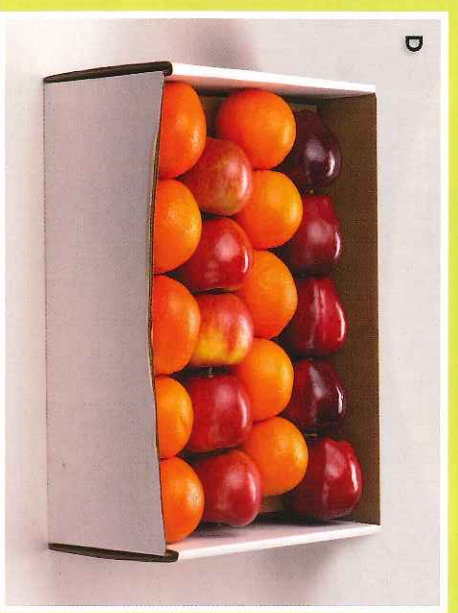

2-Layer Mixed Boxes

A) Triple Treat
Mixture of Braeburn Apples (10) & D'Anjou Pears (10) – top layer
Red Grapefruit (12) – bottom layer
(approx. weight 18 lbs.)

B) Sweet & Simple
Mixture of Red Delicious Apples (20) & Navel Oranges (20) – both layers
(approx. weight 18 lbs.)

C) Taste of Sunshine
Navel Oranges (20) – top layer
Red Grapefruit (12) – bottom layer
(approx. weight 18 lbs.)

D) Orchard Fresh
Mixture of Red Delicious Apples (5), Braeburn Apples (5) & Navel Oranges (10) – top layer
Red Grapefruit (12) – bottom layer
(approx. weight 18 lbs.)

We only buy the best produce from Texas, California and Washington State.

L) Fruit Lover's Mix

Mixture of Red Delicious Apples (5), Granny Smith Apples (4), Navel Oranges (10) & Red Grapefruit (6)
(approx. weight 15 lbs.)