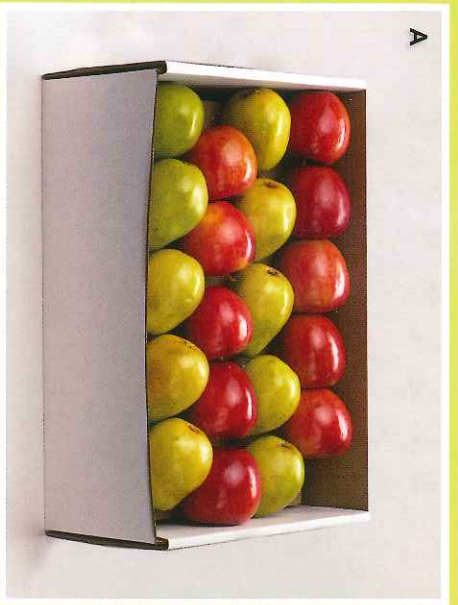

2-Layer Mixed Boxes

A) Triple Treat
Mixture of Braeburn Apples (10) & D'Anjou Pears (10) – top layer
Red Grapefruit (12) – bottom layer
(approx. weight 18 lbs.)

B) Sweet & Simple
Mixture of Red Delicious Apples (20) & Navel Oranges (20) – both layers
(approx. weight 18 lbs.)

C) Taste of Sunshine
Navel Oranges (20) – top layer
Red Grapefruit (12) – bottom layer
(approx. weight 18 lbs.)

D) Orchard Fresh
Mixture of Red Delicious Apples (5), Braeburn Apples (5) & Navel Oranges (10) – top layer
Red Grapefruit (12) – bottom layer
(approx. weight 18 lbs.)

We only buy the best produce from Texas, California and Washington State.

L) Fruit Lover's Mix

Mixture of Red Delicious Apples (5), Granny Smith Apples (4), Navel Oranges (10) & Red Grapefruit (6)
(approx. weight 15 lbs.)