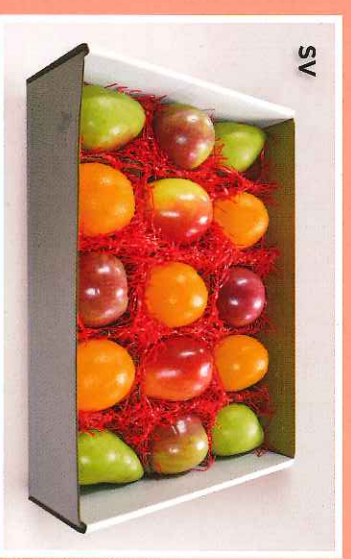

C) Taste of Sunshine
Navel Oranges (20) – top layer
Red Grapefruit (12) – bottom layer
(approx. weight 18 lbs.)

D) Orchard Fresh
Mixture of Red Delicious Apples (5), Braeburn Apples (5) & Navel Oranges (10) – top layer
Red Grapefruit (12) – bottom layer
(approx. weight 18 lbs.)

We only buy the best produce from Texas, California and Washington State.

L) Fruit Lover's Mix

Mixture of Red Delicious Apples (5), Granny Smith Apples (4), Navel Oranges (10) & Red Grapefruit (6)
(approx. weight 15 lbs.)

LP) Treasure Chest

Mixture of Red Delicious Apples (4), Braeburn Apples (3), D'Anjou Pears (6), Navel Oranges (8) & Red Grapefruit (4)
(approx. weight 15 lbs.)

S) Sweet & Tangy

Mixture of Red Delicious Apples (3), Braeburn Apples (2), Navel Oranges (5) & Red Grapefruit (5)
(approx. weight 10 lbs.)

SP) Bountiful Harvest

Mixture of Red Delicious Apples (2), Braeburn Apples (2), D'Anjou Pears (4), Navel Oranges (4) & Red Grapefruit (3)
(approx. weight 10 lbs.)

SV) Tasteful Orchard

Mixture of Honeycrisp Apples (2), McIntosh Apples (4), Navel Oranges (5), & D'Anjou Pears (4)
(approx. weight 10 lbs.)