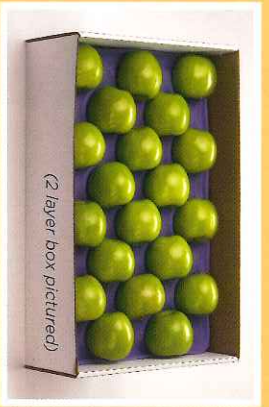

C) Taste of Sunshine
Navel Oranges (20) – top layer
Red Grapefruit (12) – bottom layer
(approx. weight 18 lbs.)

D) Orchard Fresh
Mixture of Red Delicious Apples (5), Braeburn Apples (5) & Navel Oranges (10) – top layer
Red Grapefruit (12) – bottom layer
(approx. weight 18 lbs.)

We only buy the best produce from Texas, California and Washington State.

L) Fruit Lover's Mix

Mixture of Red Delicious Apples (5), Granny Smith Apples (4), Navel Oranges (10) & Red Grapefruit (6)
(approx. weight 15 lbs.)

LP) Treasure Chest

Mixture of Red Delicious Apples (4), Braeburn Apples (3), D'Anjou Pears (6), Navel Oranges (8) & Red Grapefruit (4)
(approx. weight 15 lbs.)

S) Sweet & Tangy

Mixture of Red Delicious Apples (3), Braeburn Apples (2), Navel Oranges (5) & Red Grapefruit (5)
(approx. weight 10 lbs.)

SP) Bountiful Harvest

Mixture of Red Delicious Apples (2), Braeburn Apples (2), D'Anjou Pears (4), Navel Oranges (4) & Red Grapefruit (3)
(approx. weight 10 lbs.)

SV) Tasteful Orchard

Mixture of Honeycrisp Apples (2), McIntosh Apples (4), Navel Oranges (5), & D'Anjou Pears (4)
(approx. weight 10 lbs.)