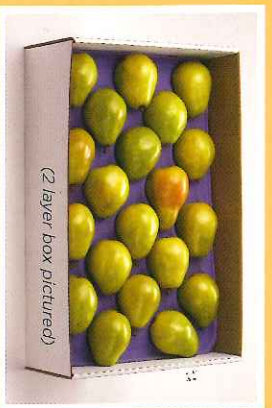

LP) Treasure Chest

Mixture of Red Delicious Apples (4), Braeburn Apples (3), D'Anjou Pears (6), Navel Oranges (8) & Red Grapefruit (4)
(approx. weight 15 lbs.)

S) Sweet & Tangy

Mixture of Red Delicious Apples (3), Braeburn Apples (2), Navel Oranges (5) & Red Grapefruit (5)
(approx. weight 10 lbs.)

SP) Bountiful Harvest

Mixture of Red Delicious Apples (2), Braeburn Apples (2), D'Anjou Pears (4), Navel Oranges (4) & Red Grapefruit (3)
(approx. weight 10 lbs.)

SV) Tasteful Orchard

Mixture of Honeycrisp Apples (2), McIntosh Apples (4), Navel Oranges (5), & D'Anjou Pears (4)
(approx. weight 10 lbs.)

Granny Smith Apples
1 layer – 20 apples
(approx. weight 9 lbs.)

Granny Smith Apples
2 layers – 40 apples
(approx. weight 18 lbs.)

D'Anjou Pears
1 layer – 20 pears
(approx. weight 9 lbs.)

D'Anjou Pears
2 layers – 40 pears
(approx. weight 18 lbs.)

Golden Delicious Apples
1 layer – 20 apples
(approx. weight 9 lbs.)

Golden Delicious Apples
2 layers – 40 apples
(approx. weight 18 lbs.)

1 & 2-Layer Boxes

Hand-packed, just for you.

Braeburn Apples
1 layer – 20 apples
(approx. weight 9 lbs.)